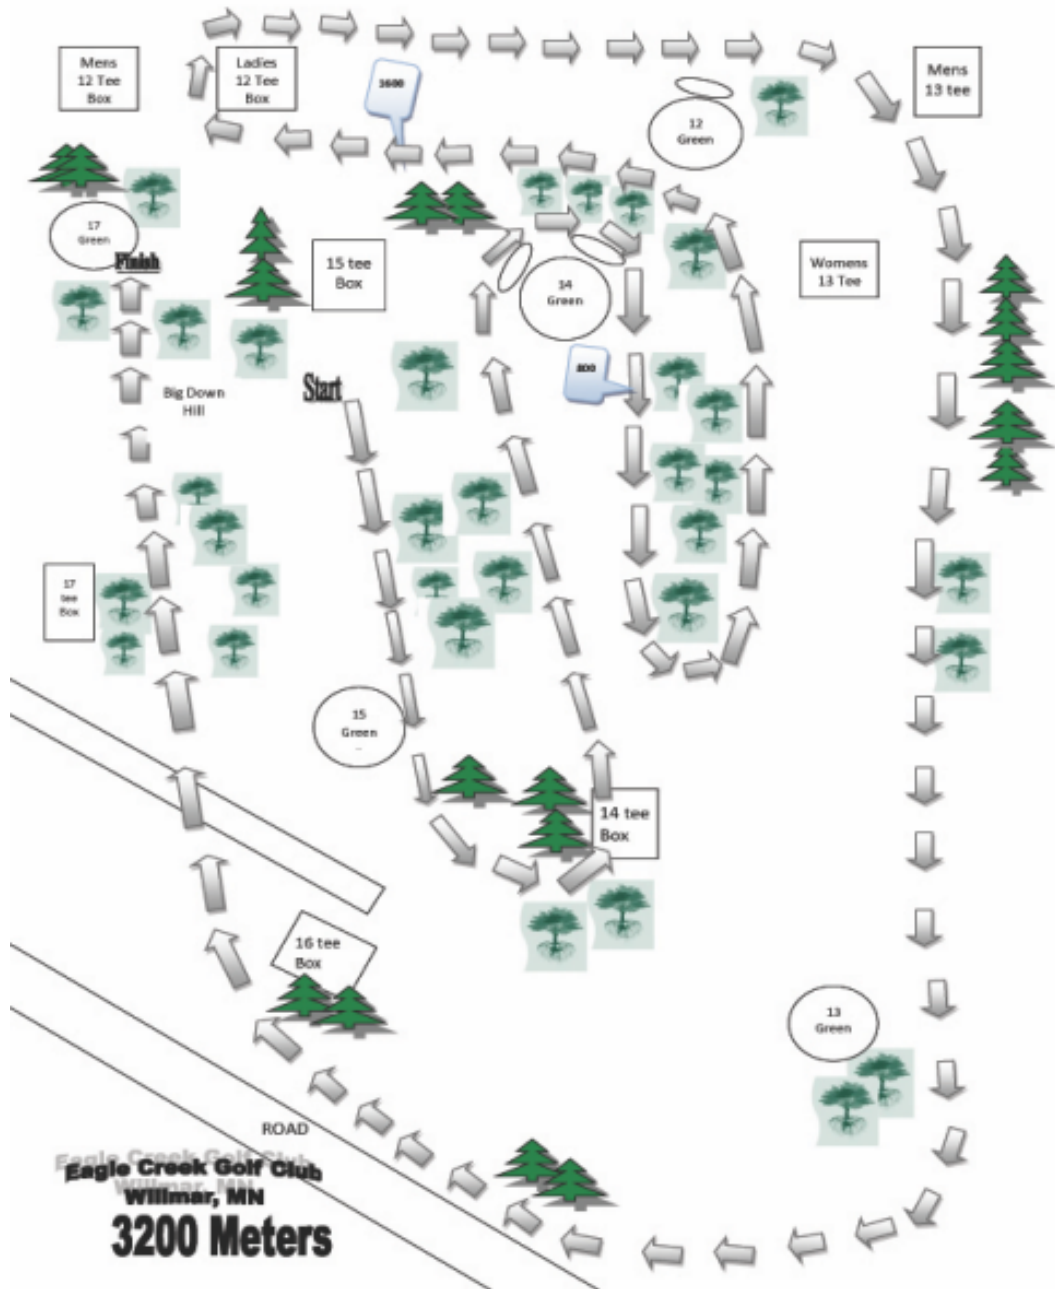

Eagle Creek Golf Club
Willmar, MN
3200 Meters